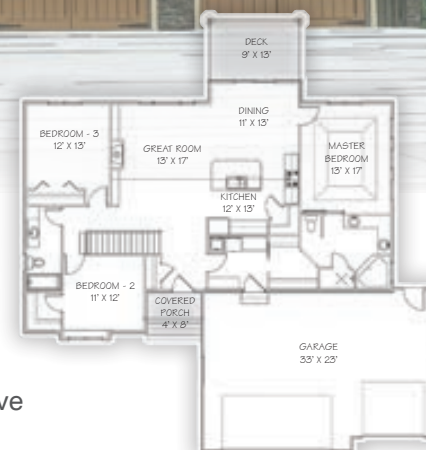

CertainTeed
SAINT-GOBAIN

\$68,315

Berkeley
1668 sq. ft.

9' vaulted ceilings in the living area give this home a nice open feel. An angled corner pantry in the kitchen gives you plenty of storage. A secluded master suite has a large bathroom and access to the laundry room from the walk-in closet. On the other side there are two more bedrooms and one additional bath. A 3 car garage and traditional exterior give lots of opportunities for exterior styling.