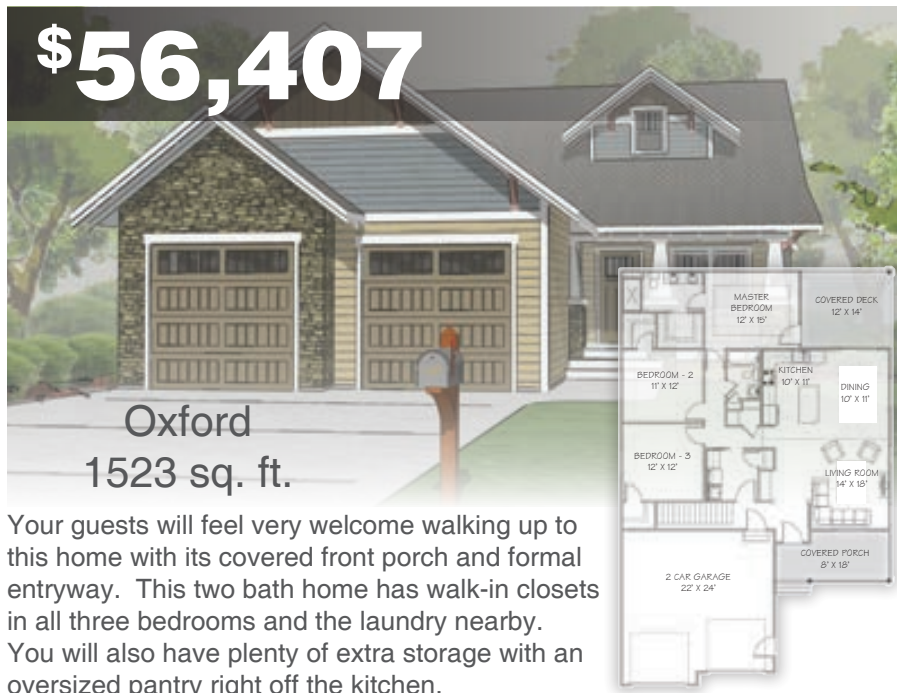

\$119

per 6' section - Treated

Privacy Rail Lattice

Cedar \$139 per 6' section

\$56,407

Oxford
1523 sq. ft.

Your guests will feel very welcome walking up to this home with its covered front porch and formal entryway. This two bath home has walk-in closets in all three bedrooms and the laundry nearby. You will also have plenty of extra storage with an oversized pantry right off the kitchen.